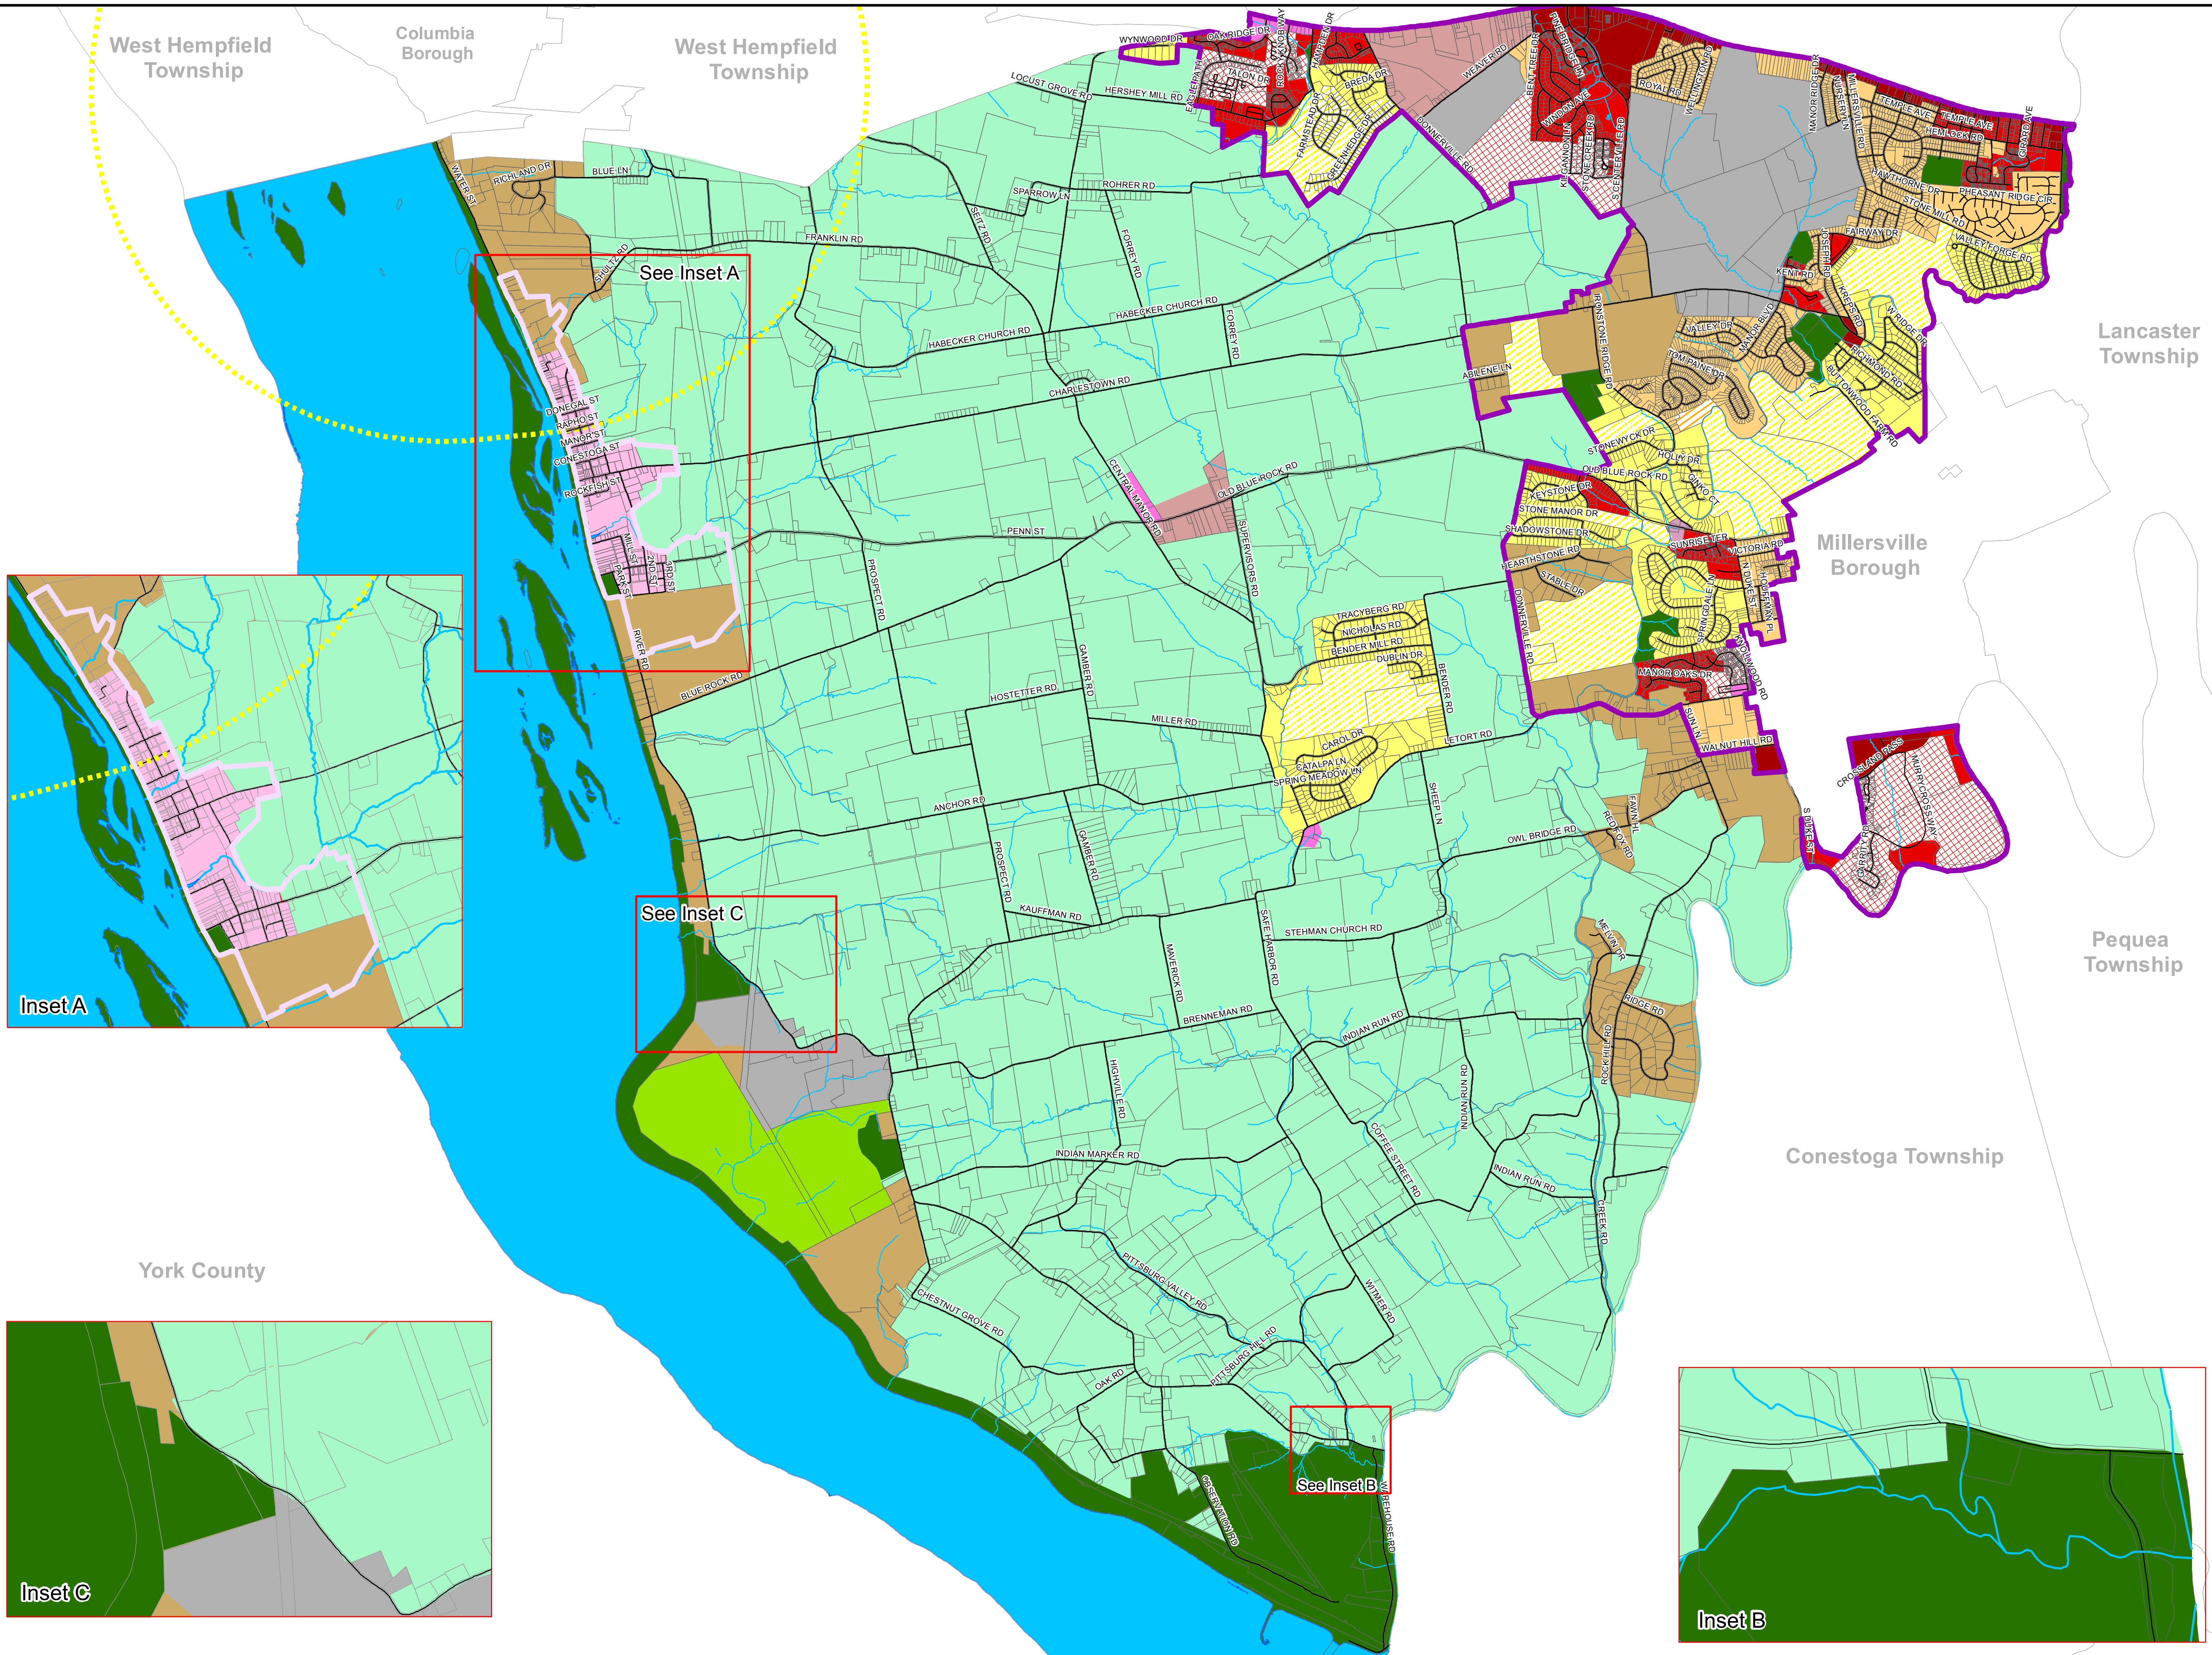

Draft Zoning Map

Manor Township, Lancaster County

Revised June 28, 2011
 Revised September 14, 2011
 Revised September 26, 2011

Existing Zoning	
	A
	R
	RL
	RL1
	RM
	RM1
	RH
	RH1
	V
	MRC
	LTD
	GC
	CO
	I
	E
	C
	AS

Growth Boundaries	
	Urban Growth Boundary
	Village Growth Boundary