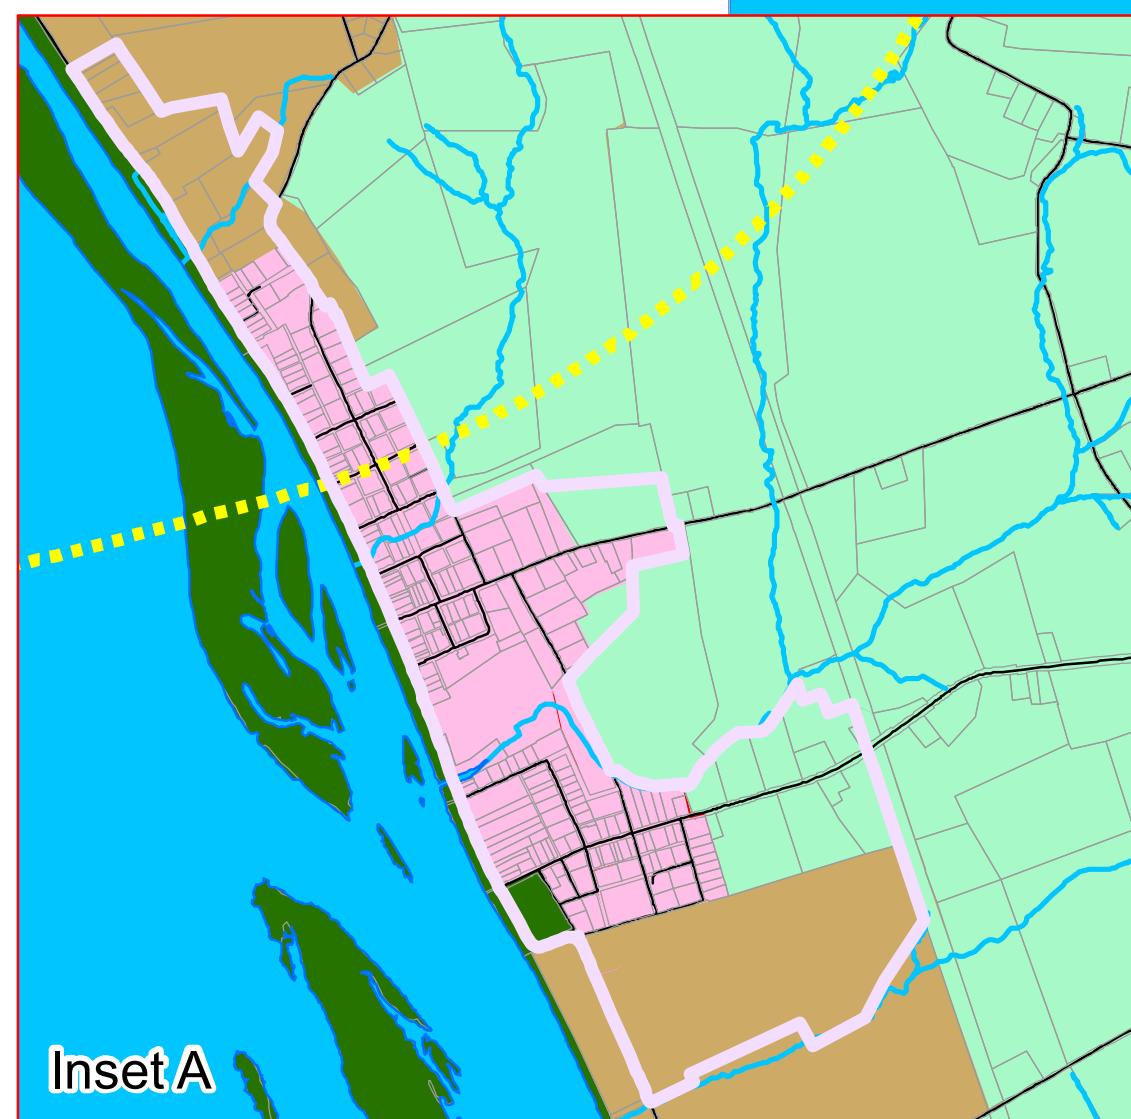

Draft Zoning Map

Manor Township, Lancaster County

Revised June 28, 2011
 Revised September 14, 2011
 Revised September 26, 2011

Existing Zoning	
	A
	R
	RL
	RL1
	RM
	RM1
	RH
	RH1
	V
	MRC
	LTD
	GC
	CO
	I
	E
	C
	AS

Growth Boundaries	
	Urban Growth Boundary
	Village Growth Boundary